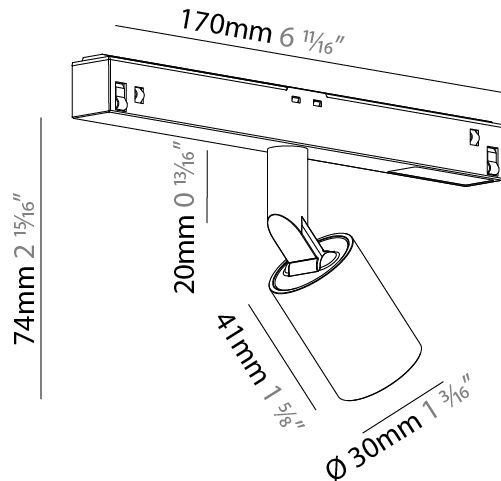

1. To build a product code in our configurator select the specify button on the base model # product page
2. To build a manual product code on this datasheet choose from the options listed below in blue font and add the suffix to the base model #

GENERAL

Series: Centriq
Subseries: Centriq for Clicktrack
Brand: Prolicht
Division: Architectural
Mounting Type: Track
Mounting Location: Ceiling
Subcategory: Spots

PHYSICAL

Shape: Cylinder
Diameter (mm): 30
Diameter (in): 1 ³/₁₆
Length (mm): 170
Length (in): 6 ¹⁵/₁₆
Height (mm): 74
Height (in): 2 ¹⁵/₁₆
Light Distribution: Adjustable / Direct
Fixture Finish: SSR / BKV / CWI / CRY / HAB / UFT / ITA / RUA / FTG / MYG / LOD / PUS / FRO / FUP / KIA / POP / BLS / SPG / MEY / GOH / GUM / CHC / COM / ABZ / JAG / OBR / MOS / ROR
Fixture Material: Aluminum

ELECTRICAL

Lamp Type: LED (Zhaga Standard)
Input Wattage (W): 4
Total Output Wattage (W): 3.6
Dimming: Non-Dimmable
Driver Included: No
Driver Location: Remote
Driver Type: Constant Voltage - Universal
Driver Class: Class 2
Input Voltage (V): 48
Constant Current (MA): 340
Upon Request: 0-10Vdc dimming / DALI dimming

LED

Number of LEDs: 1
Color Temperature (°K): 2700 / 3000 / 4000
Max. Delivered Lumen (lm): 260 / 270 / 290
CRI: >90 CRI

OPTICAL

Optic°: 24 / 32
Adjustability: Rotational 360°; Tilt 90° (±45°)

RATINGS AND CERTIFICATIONS

Certified By: Certified for North American Standards
IP rating: IP20