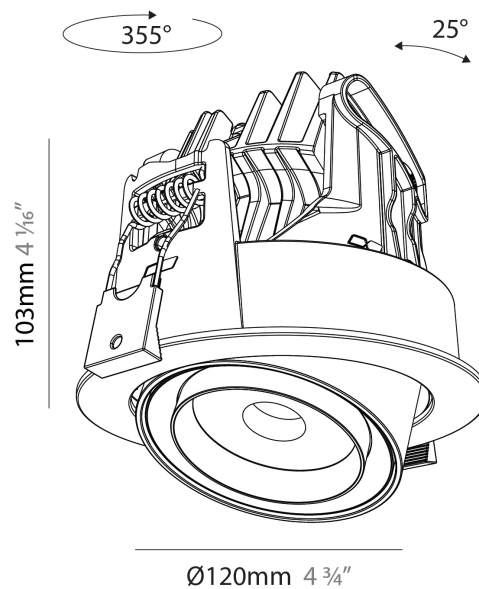

GENERAL

Series: Centriq
Subseries: Centriq Round Flex Adjustable
Brand: Prolicht
Division: Architectural
Mounting Type: Recessed
Mounting Location: Ceiling
Subcategory: Spots

PHYSICAL

Shape: Cylinder
Diameter (mm): 120
Diameter (in): 4 ¾
Height (mm): 105
Height (in): 4 ⅛
Min. Recessing Depth (mm): 120
Min. Recessing Depth (in): 4 ¾
Light Distribution: Adjustable / Direct
Weight (kg): 0.666
Fixture Finish: SSR / BKV / CWI / CRY / HAB / UFT / ITA / RUA / FTG / MYG / LOD / PUS / FRO / FUP / KIA / POP / BLS / SPG / MEY / GOH / GUM / CHC / COM / ABZ / JAG / OBR / MOS / ROR
Fixture Material: Aluminum
Cut-out Measurements: Dia. 112mm / 4 7/16"

ELECTRICAL

Lamp Type: LED (Zhaga Standard)
Input Wattage (W): 8.2
Total Output Wattage (W): 7.3
Dimming: Dali Dimming
Driver Included: No
Driver Location: Remote
Driver Type: Constant Current - Universal
Driver Class: Class 2
Input Voltage (V): 120 - 277
Constant Current (MA): 200

LED

Color Temperature (°K): 2700-6500 Tunable White
Max. Delivered Lumen (lm): 391 - 451
Nominal Lumen (lm): 576 - 664
CRI: >90 CRI
Lamp Life (hrs): 50000

OPTICAL

Beam Angle: 14 - 46
Adjustability: Rotational 350° / Tilt 25°

RATINGS AND CERTIFICATIONS

Certified By: CSA Certified to UL and CSA Standards
IP rating: IP20